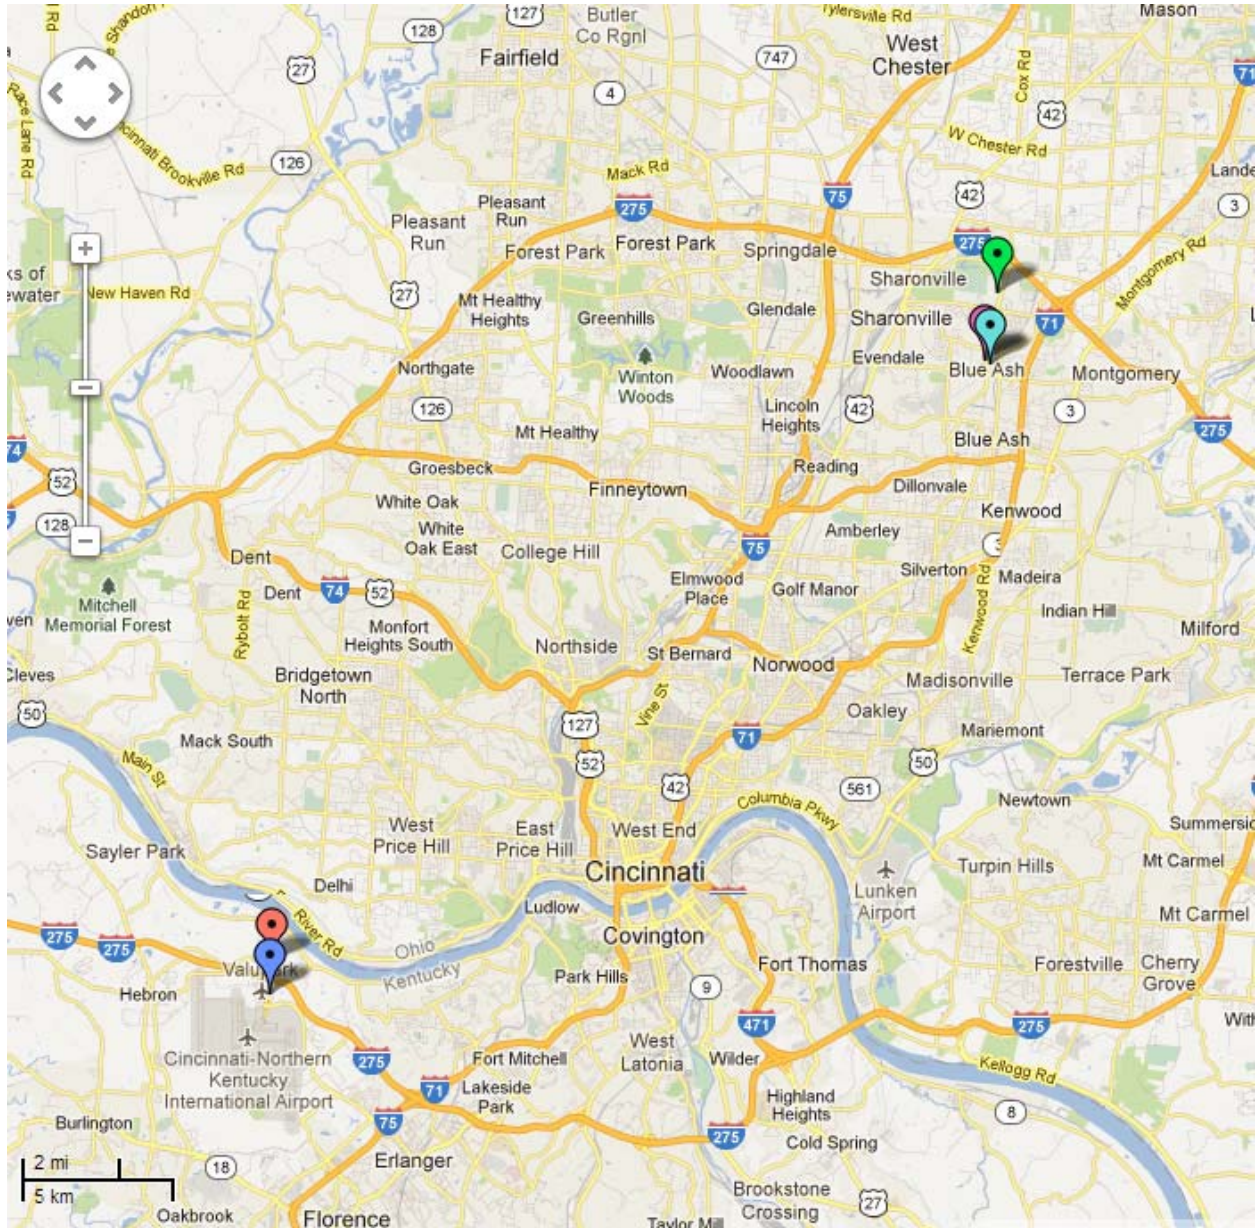

MarketVision Research Cincinnati Hotel Recommendations

Embassy Suites

4554 Lake Forest Drive
Blue Ash, Ohio 45242
513-733-8900
(800) EMBASSY

Marriott Courtyard

4625 Lake Forest Drive
Blue Ash, Ohio 45242
513-733-4334
(888) 236-2427

Residence Inn

11401 Reed Hartman
Highway
Blue Ash, Ohio 45241
PH: 513-530-5060
(800) 331-3131

Doubletree Airport

2826 Terminal Drive
Hebron, KY 41048
859-371-6166
(800) 229-6668

Marriott Airport

2395 Progress Drive
Hebron, KY 41048
859-586-0166
(800) 228-9290